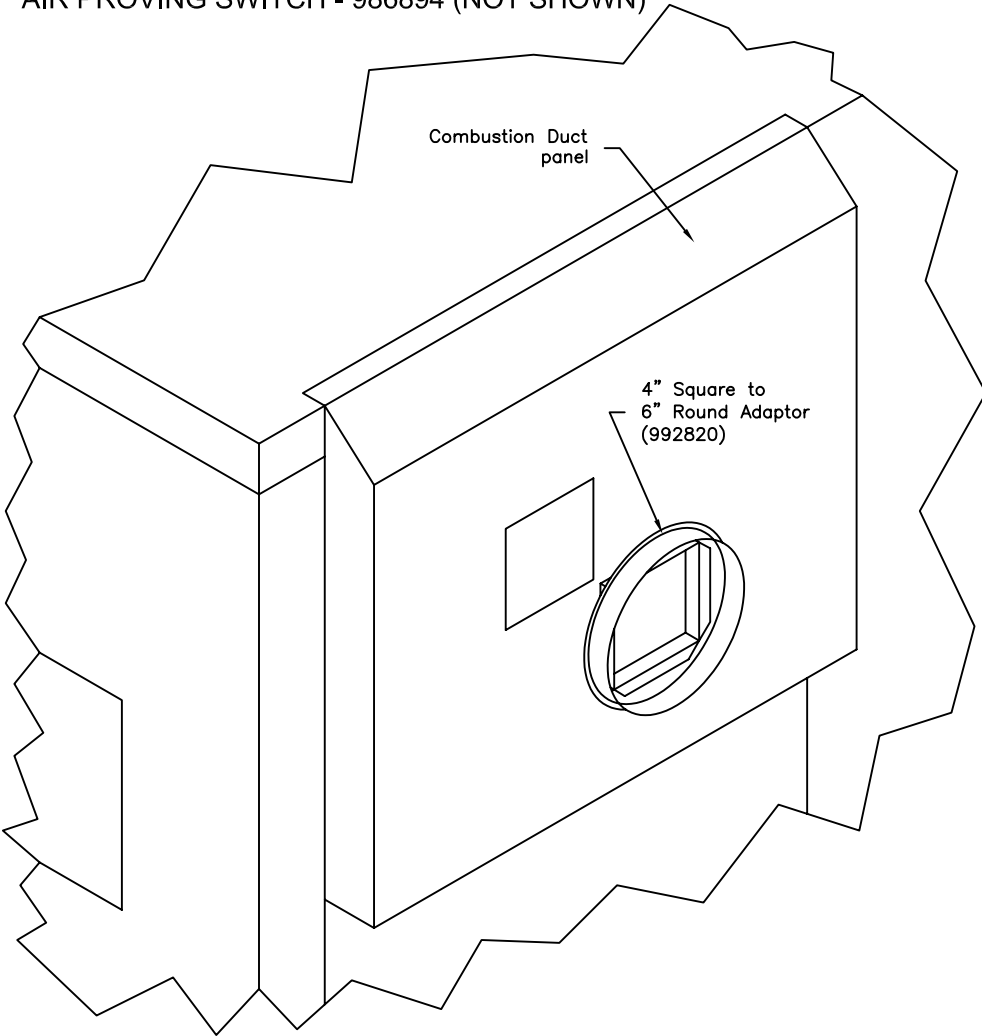

INDOOR KIT (00055)

INDOOR KIT INCLUDES:

AIR PROVING SWITCH - 986894 (NOT SHOWN)

OUTDOOR KIT (00060)

NOTE: All dimensions are in inches.

PROJECT:	LOCATION:	
ENGINEER:	ARCHITECT:	
CONTRACTOR:	DATE:	PAGE: _____ of _____