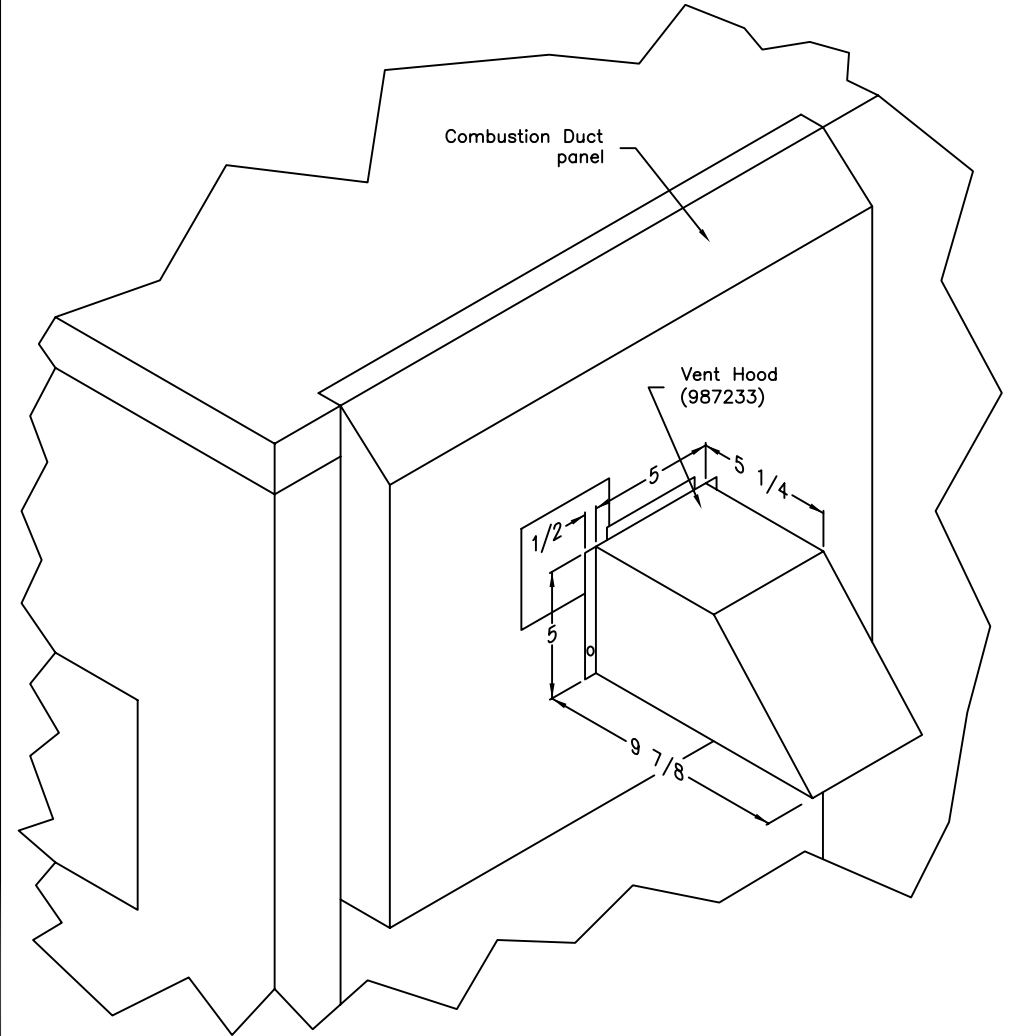

INDOOR KIT (00055)

INDOOR KIT INCLUDES:

AIR PROVING SWITCH - 986894 (NOT SHOWN)

OUTDOOR KIT (00060)

NOTE: All dimensions are in inches.

PROJECT:	LOCATION:	
ENGINEER:	ARCHITECT:	
CONTRACTOR:	DATE:	PAGE: _____ of _____