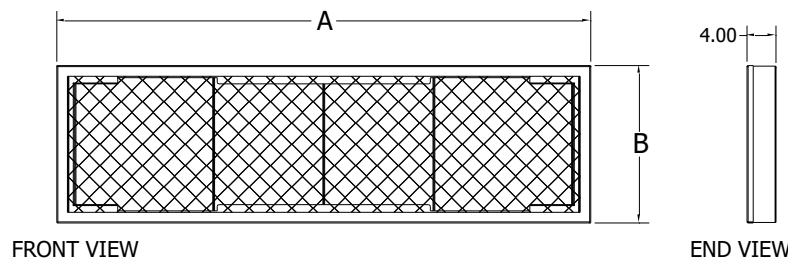

Features:

- ❖ This product is designed to be compatible with Mars Air Systems models. See table for model selection chart
- ❖ 1" or 2" filters available
- ❖ Aluminum Mesh or Pleated filters available
- ❖ Pleated filters are MERV 8 extended surface area with thin cotton-polyester blend media and cardboard frame. 85-90% arrestance and 30-35% dust spot efficiency.
- ❖ Filters built to provide significant protection for internal air curtain components
- ❖ Heavy duty filter frame built to withstand wear and tear
- ❖ Filter section has sufficient strength for fastening to the air curtain air intake
- ❖ Self-contained one piece heavy gauge corrosion proof paint lock metal design
- ❖ Easy to install, easy to clean.
- ❖ Standard color for WMI/WMH and BD series is Titanium Silver (TS)
- ❖ Shipped fully assembled. Mounted if ordered with unit
- ❖ 1 year parts warranty
- ❖ Freight not included
- ❖ Proudly Made in the USA

Options and Accessories: (see Accessories Brochure)

- ❖ Custom enclosure colors and finishes (304SS, 316SS, Aluminum)
- ❖ Pleated MERV 13 rated filters
- ❖ V-Bank filter

NOTE: MARS AIR SYSTEMS, LLC reserves the right to change specifications and product design without notice. Such revisions do not entitle the buyer to corresponding changes, improvements, additions or replacements for previously purchased equipment.