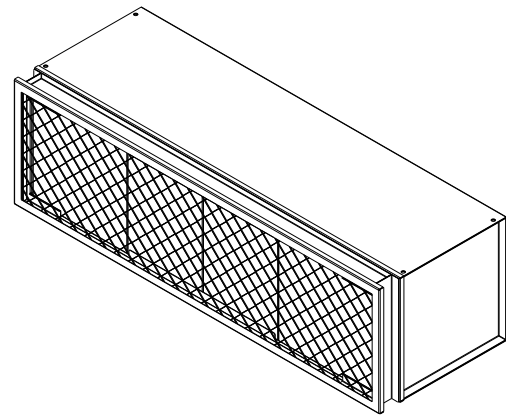

Features:

- ❖ This product is designed to be compatible with Mars Air Systems models. See table for model selection chart
- ❖ 1" or 2" filters available
- ❖ Aluminum Mesh or Pleated filters available
- ❖ Pleated filters are MERV 8 extended surface area with thin cotton-polyester blend media and cardboard frame. 85-90% arrestance and 30-35% dust spot efficiency.
- ❖ Filters built to provide significant protection for internal air curtain components
- ❖ Heavy duty filter frame built to withstand wear and tear
- ❖ Filter section has sufficient strength for fastening to the air curtain air intake
- ❖ Self-contained one piece heavy gauge corrosion proof paint lock metal design
- ❖ Easy to install, easy to clean.
- ❖ Standard color for WMI/WMH and BD series is Titanium Silver (TS)
- ❖ Shipped fully assembled. Mounted if ordered with unit
- ❖ 1 year parts warranty
- ❖ Freight not included
- ❖ Proudly Made in the USA

Options and Accessories: (see Accessories Brochure)

- ❖ Custom enclosure colors and finishes (304SS, 316SS, Aluminum)
- ❖ Pleated MERV 13 rated filters
- ❖ V-Bank filter

NOTE: MARS AIR SYSTEMS, LLC reserves the right to change specifications and product design without notice. Such revisions do not entitle the buyer to corresponding changes, improvements, additions or replacements for previously purchased equipment.